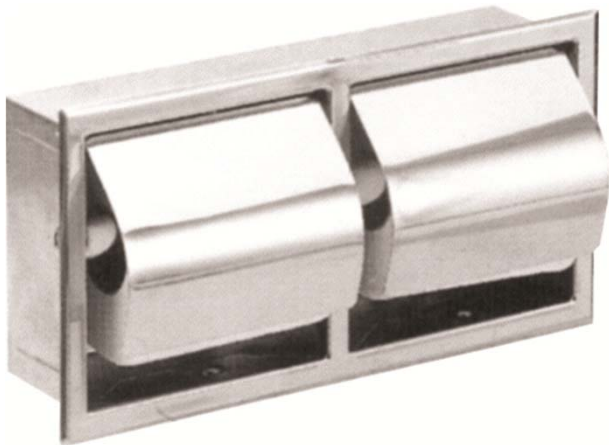

Double toilet paper holder

- Recessed double toilet paper dispenser.
- Made in stainless steel.
- Satin finished.
- Suitable for two toilet domestic rolls use.
- Durability and resistance against rust and corrosion.

TECHNICAL DATA

- Made in stainless steel AISI 304.
- Dimensions: 165 hight x 314 width x 75 depth (mm).
- Toilet roll: domestic type.
- Fixing material included.
- Maintenance: stainless steel needs maintenance because dust can eventually damage the chrome in stainless steel. We recommend monthly cleaning with a special stainless steel cleaning product.

SUGGESTED TEXT FOR PRESCRIPTION

NOFER or similar, recessed double toilet paper holder, made in stainless steel AISI 304. Dimensions: 165 hight x 314 width x 75 depth (mm).

NOFER S.L.
 Avenida de la fama, 118
 08940 · Cornellà de Llobregat (Barcelona)
 Tel +34 934 742 423 · Fax +34 934 743 548
 export@nofer.com · www.nofer.com