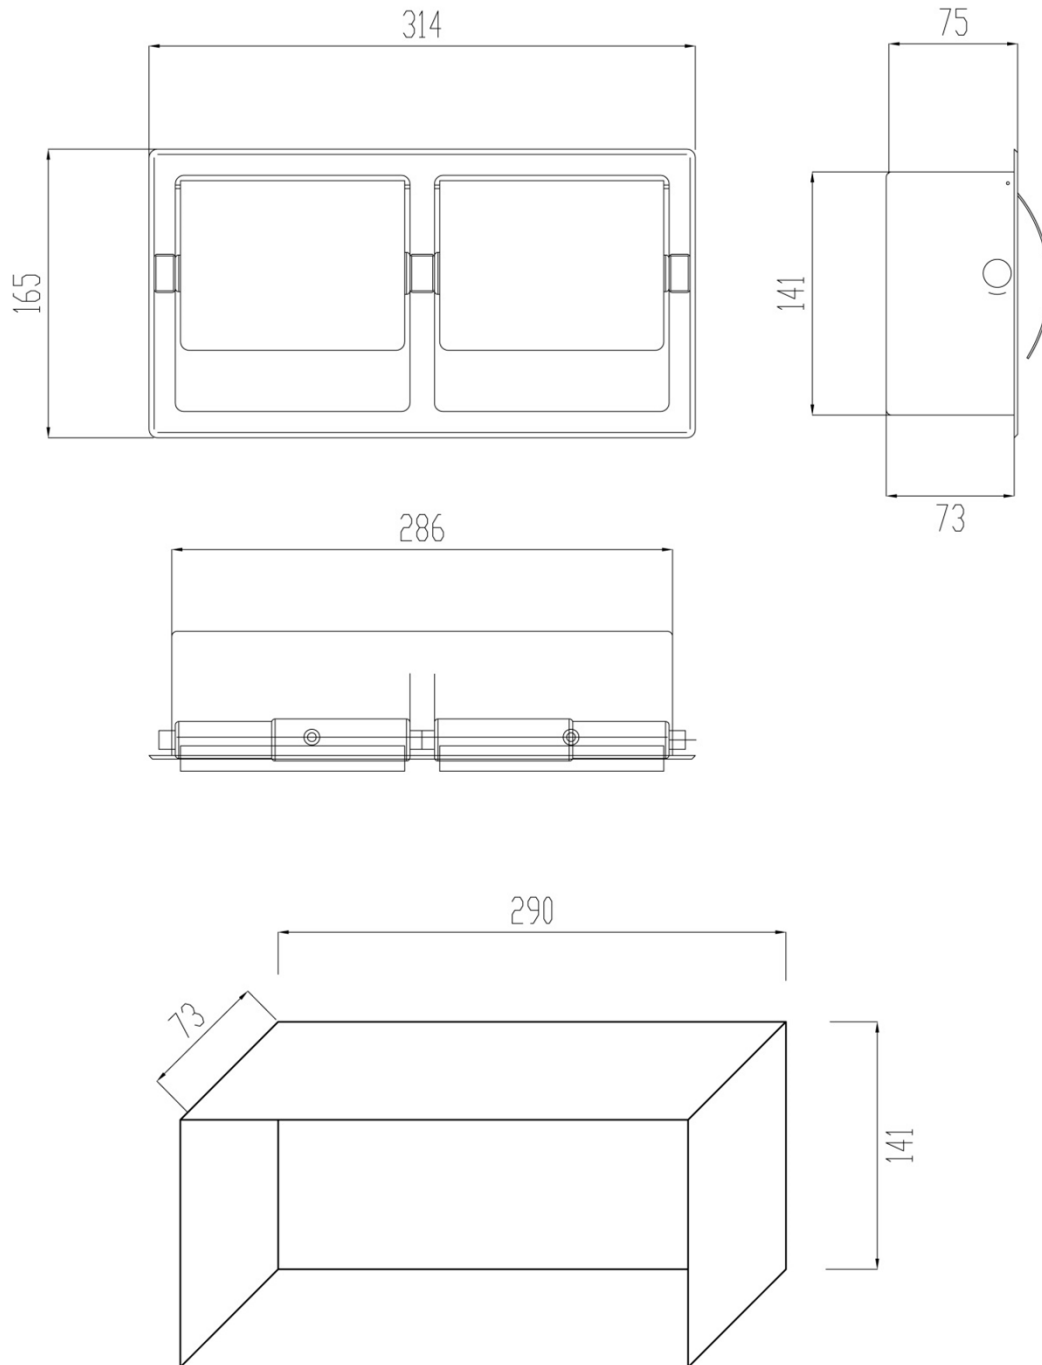

Double toilet paper holder

- Recessed double toilet paper dispenser.
- Made in stainless steel.
- Satin finished.
- Suitable for two toilet domestic rolls use.
- Durability and resistance against rust and corrosion.

TECHNICAL DATA

- Made in stainless steel AISI 304.
- Dimensions: 165 hight x 314 width x 75 depth (mm).
- Toilet roll: domestic type.
- Fixing material included.
- Maintenance: stainless steel needs maintenance because dust can eventually damage the chrome in stainless steel. We recommend monthly cleaning with a special stainless steel cleaning product.

SUGGESTED TEXT FOR PRESCRIPTION

NOFER or similar, recessed double toilet paper holder, made in stainless steel AISI 304. Dimensions: 165 hight x 314 width x 75 depth (mm).

NOFER S.L.
 Avenida de la fama, 118
 08940 · Cornellà de Llobregat (Barcelona)
 Tel +34 934 742 423 · Fax +34 934 743 548
 export@nofer.com · www.nofer.com

Related Products

TECHNICAL DRAWING

DIMENSIONS IN mm

NOFER S.L.
 Avenida de la fama, 118
 08940 - Cornellà de Llobregat (Barcelona)
 Tel +34 934 742 423 - Fax +34 934 743 548
 export@nofer.com - www.nofer.com