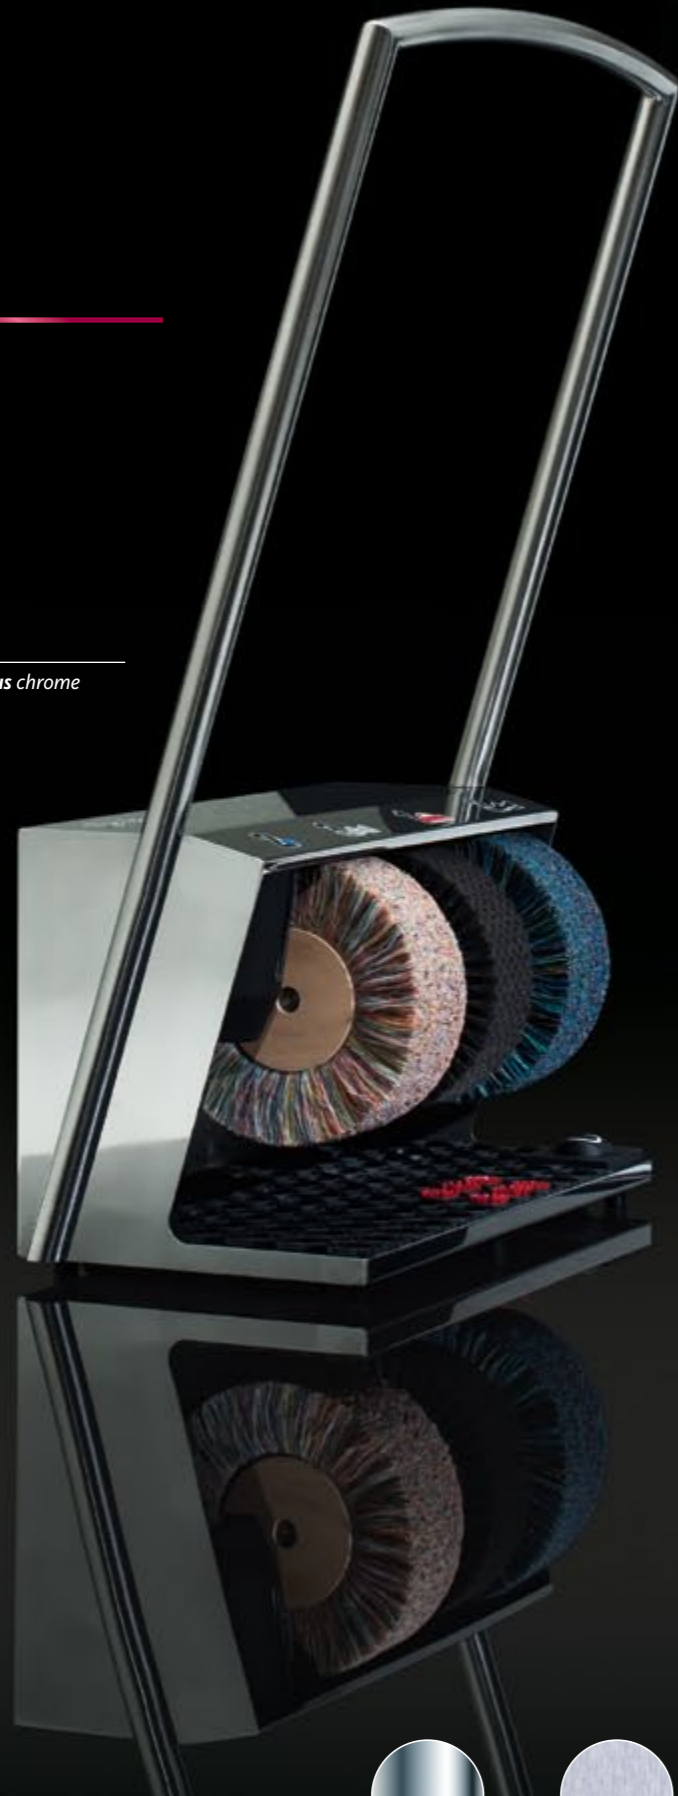

Quadro

The modern purist

The slender square column shape demonstrates modernity across the board. This eye-catcher is appealing for its zeitgeist, form and function. Demonstrate zeitgeist with form and function.

- high-end property character
- high-quality stainless steel finish

V2A, brushed

PoliSwing

A distinctive fellow

Be it an office building, production hall, fitness studio or modern residential loft – the steely, industrial look is a commitment to high-quality craftsmanship. The elaborately produced shoe shine machine made of shiny perforated sheeting and satinised steel is characterised by utmost stability, while the grip area, pleasant to the touch, offers a wide space to hold on, thus preventing hand prints on the wall. Rely on quality craftsmanship you can lean on.

- striking, industrial design
- broad and comfortable satin handle area

3 year warranty

V2A, brushed

PoliSwing V2A

Polifix 2

Polifix 2 plus chrome

A dazzling professional

When it comes to performance, this weighty ground-mounted machine plays in the top league. Just like the steel housing, the three rotating brushes with an impressive diameter are extremely robust in design and well-suited for continuous use in shopping centres or highly frequented hotels. Unsurpassed top form is also reflected in the options of finishing for the housing: in high-gloss chrome makes, this powerhouse becomes invisible as it mirrors its surroundings, while in 24-carat gold it reflects pure luxury. Rely on a true star.