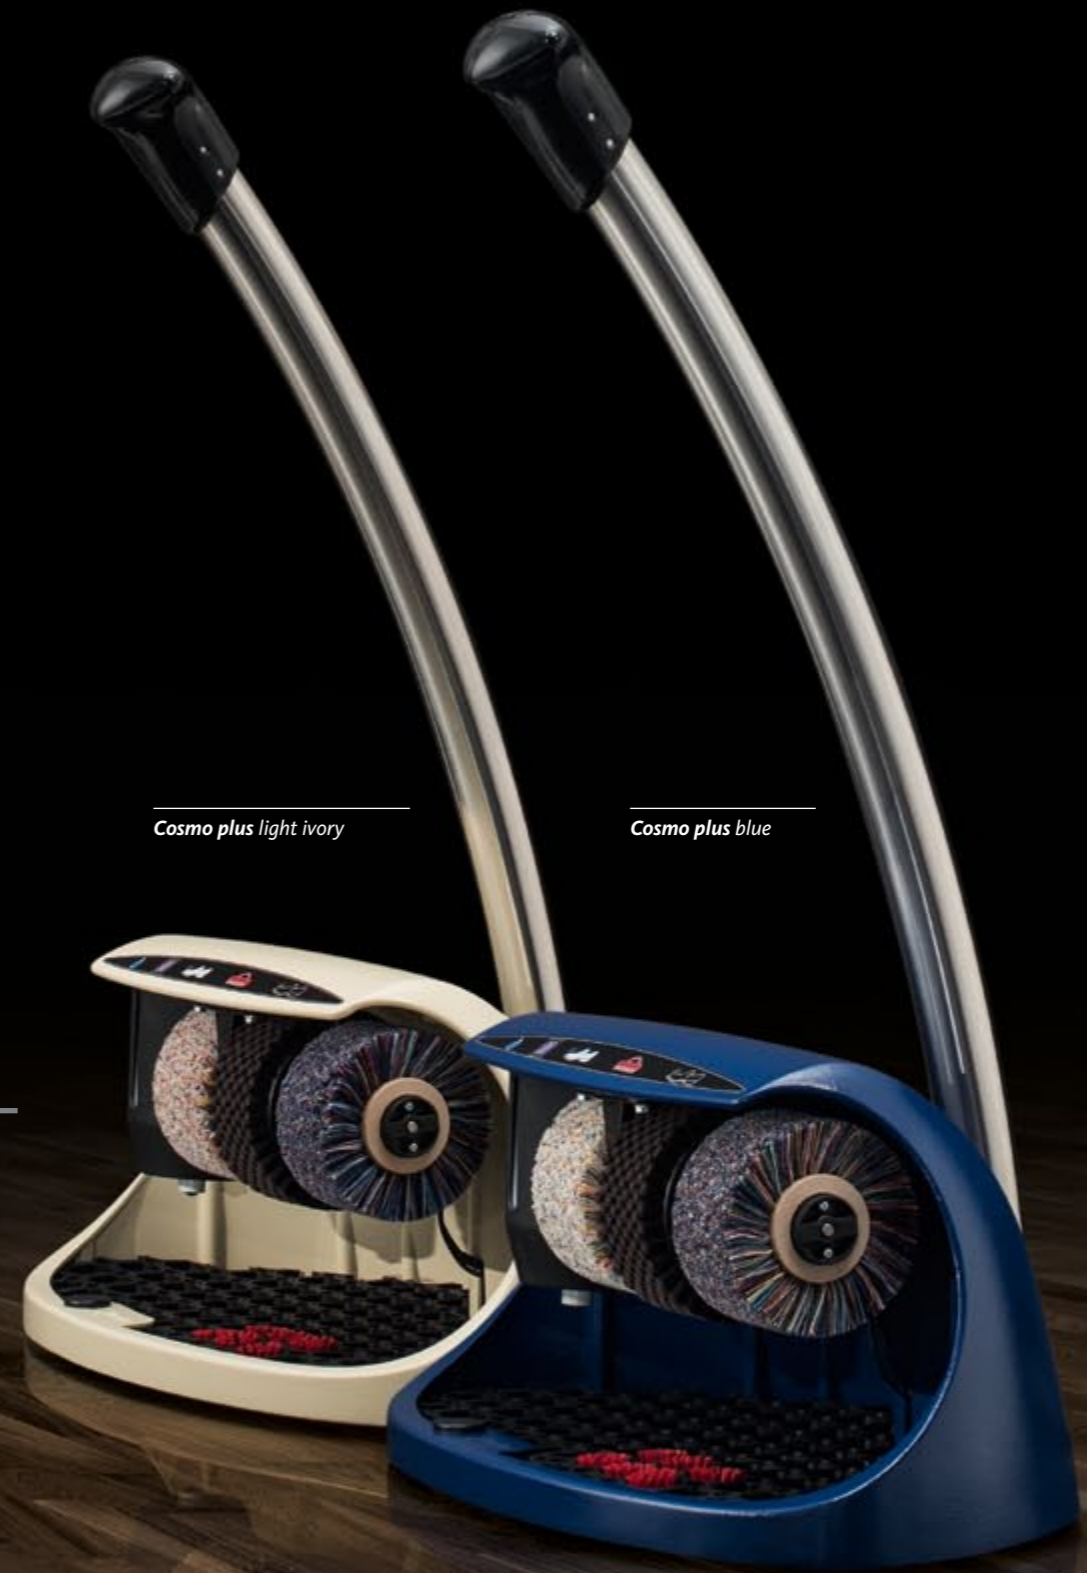

Cosmo plus blue

Cosmo plus

The steadfast supporter

The shoe shine machine with the ergonomic handle is simply indispensable in the office. When hustle and bustle threaten to throw things out of joint, it is there to offer a firm grip. Hold on, inhale, exhale – and everything is back on track. Treat yourself to some relief in your day-to-day business.

- with bar for added comfort
- can be coated in any RAL colour

3 year warranty

Cosmo plus light ivory