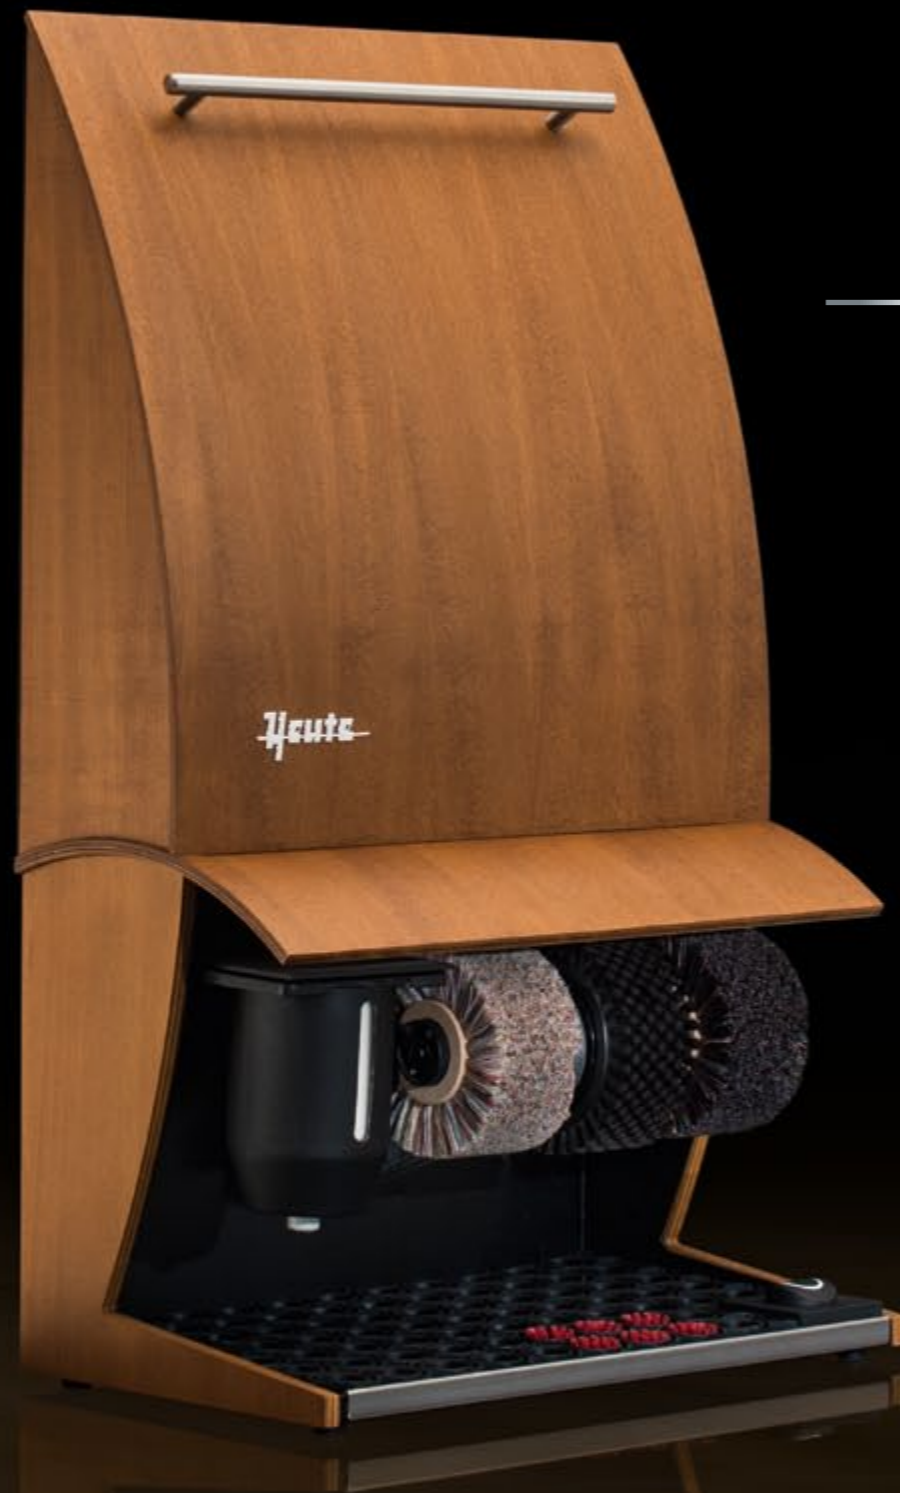

Elegance in two series:

- 36 cm height
- 86 cm height with the "plus" of an ergonomic handle

3 year warranty

Elégance Couleur graphite

Elégance Couleur plus
Bordeaux

V2A
Brushed

black
(RAL 9005)

graphite
(RAL 7022)

- two series: 36-cm or 86-cm height
- optionally: individually stained
- high-quality, genuine leather finish with black wood on the top

3 year warranty

Elégance Nature plus
light walnut

Elégance Nature
black with leather