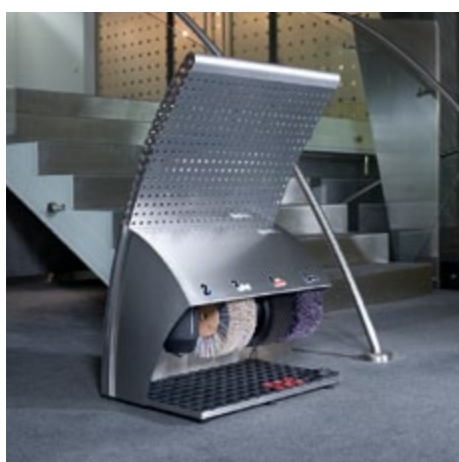

Ellipse

The style-conscious head porter

The round column in brushed stainless steel with bevelled oval cover has the look of a sculpture in expansive corridors, spacious reception areas and lobbies. Whether free-standing, in a corner or directly against the wall, this stylish shoe shine machines always cuts a fine figure. Offer service in its most beautiful shape.

- high-end property character
- high-quality stainless steel finish

V2A, brushed

PoliSwing

A distinctive fellow

Be it an office building, production hall, fitness studio or modern residential loft – the steely, industrial look is a commitment to high-quality craftsmanship. The elaborately produced shoe shine machine made of shiny perforated sheeting and satinised steel is characterised by utmost stability, while the grip area, pleasant to the touch, offers a wide space to hold on, thus preventing hand prints on the wall. Rely on quality craftsmanship you can lean on.

- striking, industrial design
- broad and comfortable satin handle area

3 year warranty

V2A, brushed

PoliSwing V2A

Polifix 2

Polifix 2 plus chrome

A dazzling professional

When it comes to performance, this weighty ground-mounted machine plays in the top league. Just like the steel housing, the three rotating brushes with an impressive diameter are extremely robust in design and well-suited for continuous use in shopping centres or highly frequented hotels. Unsurpassed top form is also reflected in the options of finishing for the housing: in high-gloss chrome makes, this powerhouse becomes invisible as it mirrors its surroundings, while in 24-carat gold it reflects pure luxury. Rely on a true star.