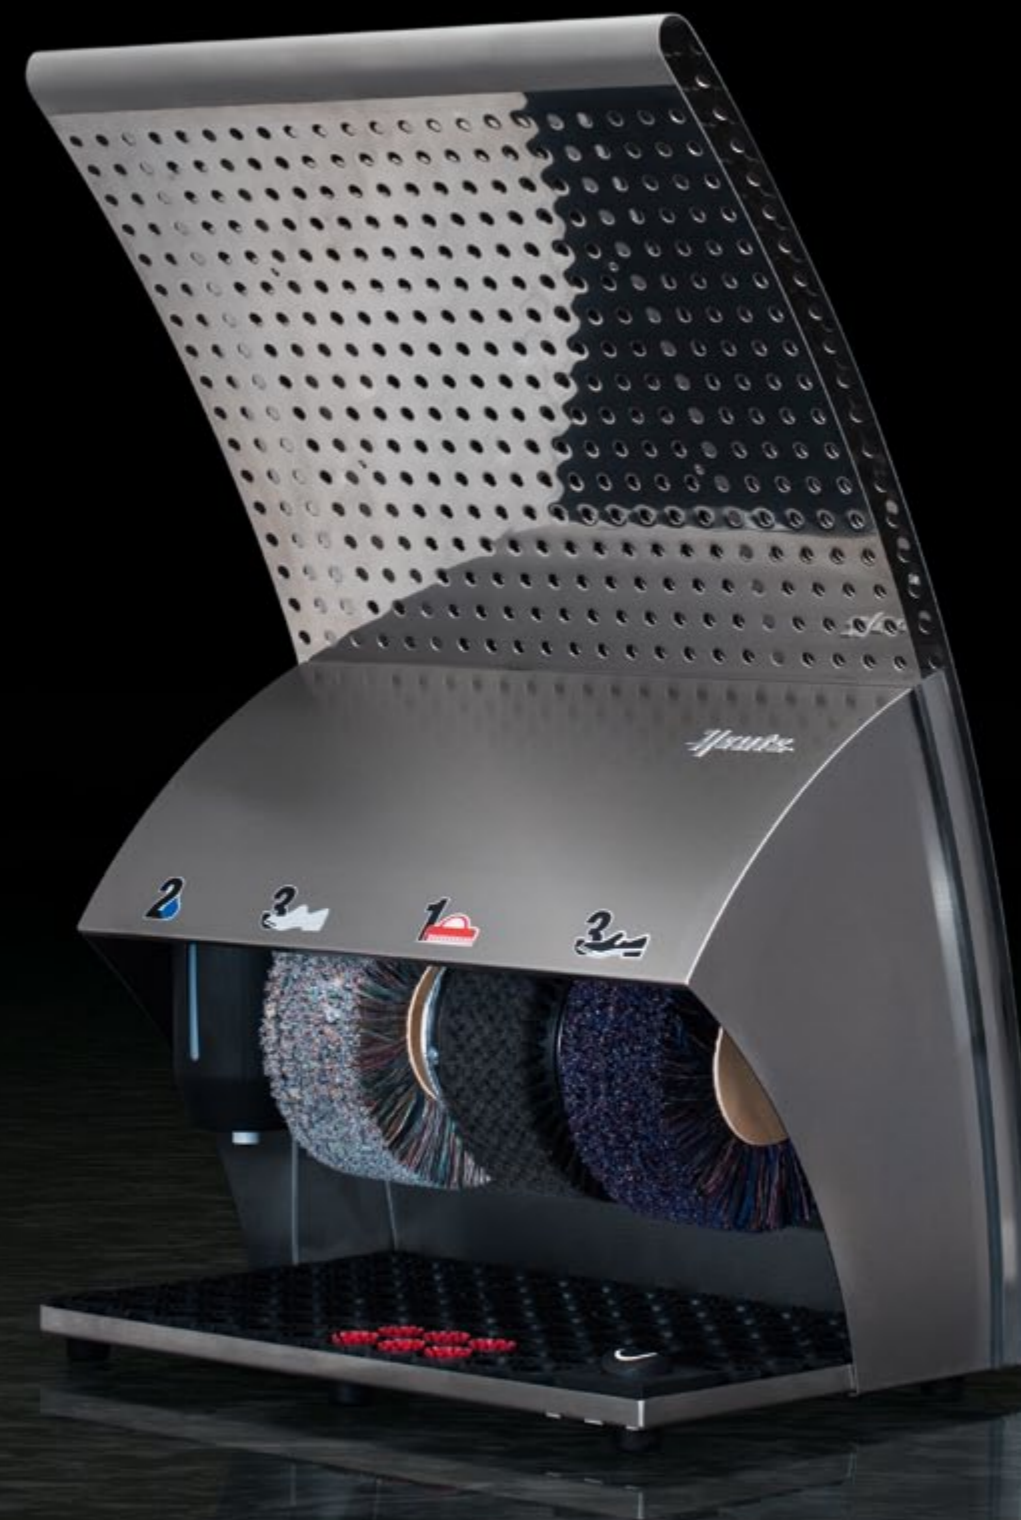

Ellipse

The style-conscious head porter

The round column in brushed stainless steel with bevelled oval cover has the look of a sculpture in expansive corridors, spacious reception areas and lobbies. Whether free-standing, in a corner or directly against the wall, this stylish shoe shine machines always cuts a fine figure. Offer service in its most beautiful shape.

Quadro

The modern purist

The slender square column shape demonstrates modernity across the board. This eye-catcher is appealing for its zeitgeist, form and function. Demonstrate zeitgeist with form and function.

- high-end property character
- high-quality stainless steel finish

V2A, brushed

PoliSwing

A distinctive fellow

Be it an office building, production hall, fitness studio or modern residential loft – the steely, industrial look is a commitment to high-quality craftsmanship. The elaborately produced shoe shine machine made of shiny perforated sheeting and satinised steel is characterised by utmost stability, while the grip area, pleasant to the touch, offers a wide space to hold on, thus preventing hand prints on the wall. Rely on quality craftsmanship you can lean on.

- striking, industrial design
- broad and comfortable satin handle area

3 year warranty

V2A, brushed

PoliSwing V2A

Polifix 2

Polifix 2 plus chrome

A dazzling professional

When it comes to performance, this weighty ground-mounted machine plays in the top league. Just like the steel housing, the three rotating brushes with an impressive diameter are extremely robust in design and well-suited for continuous use in shopping centres or highly frequented hotels. Unsurpassed top form is also reflected in the options of finishing for the housing: in high-gloss chrome makes, this powerhouse becomes invisible as it mirrors its surroundings, while in 24-carat gold it reflects pure luxury. Rely on a true star.