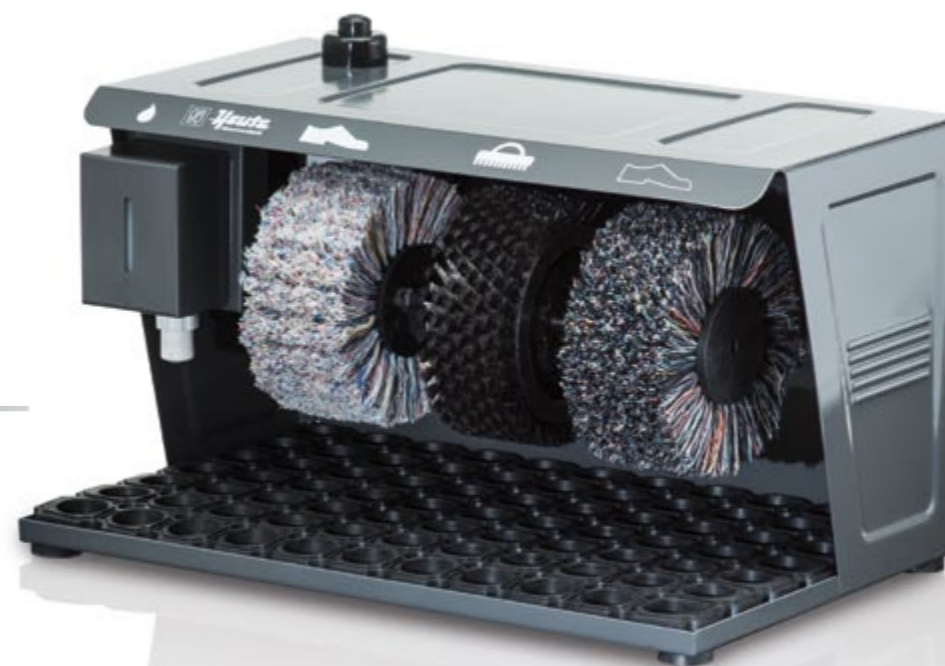

EasyComfort

2 year warranty

The practical little helper

Sleek and simply good – and available at a compact price. Just like its larger and elegantly styled colleagues, this little shoe shine machine comes from a good home and performs its tasks to full satisfaction.

It's easy to opt for more comfort.

- proven quality at an attractive price
- ideal for every household